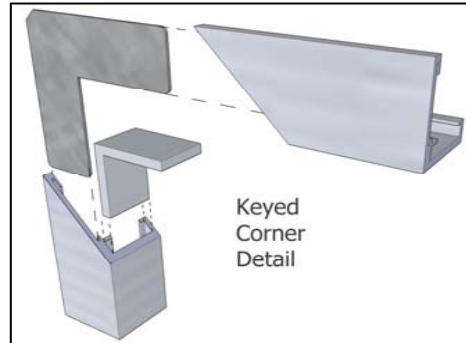

JAMB

845 OVERHOLT ROAD P.O. BOX 154 KENT, OHIO 44240
PHONE: (330) 673-4881 FAX: (330) 673-4915

RECESSED DISPLAY CASE Flat Housing / Large Sliding Doors			
PROJECT			
ARCHITECT			
CONTRACTOR			
DRAWN BY	RJG	DATE	9/17/2007
APPROVAL		DATE	